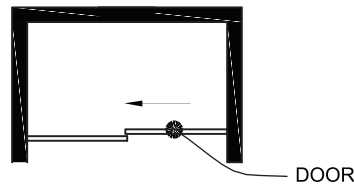

VIGO Elan E-class Frameless Sliding Shower Door

VG06021

PRODUCT FEATURES

- Built-in horizontal adjustability makes this shower door easy to install
- Includes all mounting hardware
- Constructed from ANSI Z97.1 and 16 CFR 1201-certified tempered glass
- RollerDisk™ Technology allows for up to 3/8" of adjustability as walls shift over time
- High-quality stainless steel and solid brass hardware resists corrosion and tarnishing
- All VIGO Shower Doors feature a quality assured Limited Lifetime Warranty

## MEASUREMENTS

A, B & C dimensions were measured after shower enclosure was completely installed.

Model	A Door	B Fixed Panel	C Opening Size	Height	Door Opening Width (Max.)
VG6021XX4876	26 3/16" x 75 7/16"	22 3/4" x 76"	44" - 48"	76"	19 7/8"
VG6021XX5276	28 3/16" x 75 7/16"	24 3/4" x 76"	48" - 52"	76"	21 7/8"
VG6021XX5676	30 3/16" x 75 7/16"	26 3/4" x 76"	52" - 56"	76"	23 7/8"
VG6021XX6076	32 3/16" x 75 7/16"	28 3/4" x 76"	56" - 60"	76"	25 7/8"
VG6021XX6066	32 3/16" x 65 7/16"	28 3/4" x 66"	56" - 60"	66"	25 7/8"
VG6021XX6476	34 3/16" x 75 7/16"	30 3/4" x 76"	60" - 64"	76"	27 7/8"
VG6021XX6876	36 3/16" x 75 7/16"	32 3/4" x 76"	64" - 68"	76"	29 7/8"
VG6021XX7276	38 3/16" x 75 7/16"	34 3/4" x 76"	68" - 72"	76"	31 7/8"