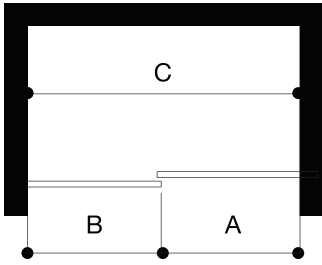

VIGO Elan E-class Frameless Sliding Shower Door

VG06021

PRODUCT FEATURES

- Built-in horizontal adjustability makes this shower door easy to install
- Includes all mounting hardware
- Constructed from ANSI Z97.1 and 16 CFR 1201-certified tempered glass
- RollerDisk™ Technology allows for up to 3/8" of adjustability as walls shift over time
- High-quality stainless steel and solid brass hardware resists corrosion and tarnishing
- All VIGO Shower Doors feature a quality assured Limited Lifetime Warranty

## MEASUREMENTS

A, B & C dimensions were measured after shower enclosure was completely installed.

Model	A Door	B Fixed Panel	C Opening Size	Height	Door Opening Width (Max.)
VG6021XX4876	26 3/16" x 75 7/16"	22 3/4" x 76"	44" - 48"	76"	19 7/8"
VG6021XX5276	28 3/16" x 75 7/16"	24 3/4" x 76"	48" - 52"	76"	21 7/8"
VG6021XX5676	30 3/16" x 75 7/16"	26 3/4" x 76"	52" - 56"	76"	23 7/8"
VG6021XX6076	32 3/16" x 75 7/16"	28 3/4" x 76"	56" - 60"	76"	25 7/8"
VG6021XX6066	32 3/16" x 65 7/16"	28 3/4" x 66"	56" - 60"	66"	25 7/8"
VG6021XX6476	34 3/16" x 75 7/16"	30 3/4" x 76"	60" - 64"	76"	27 7/8"
VG6021XX6876	36 3/16" x 75 7/16"	32 3/4" x 76"	64" - 68"	76"	29 7/8"
VG6021XX7276	38 3/16" x 75 7/16"	34 3/4" x 76"	68" - 72"	76"	31 7/8"