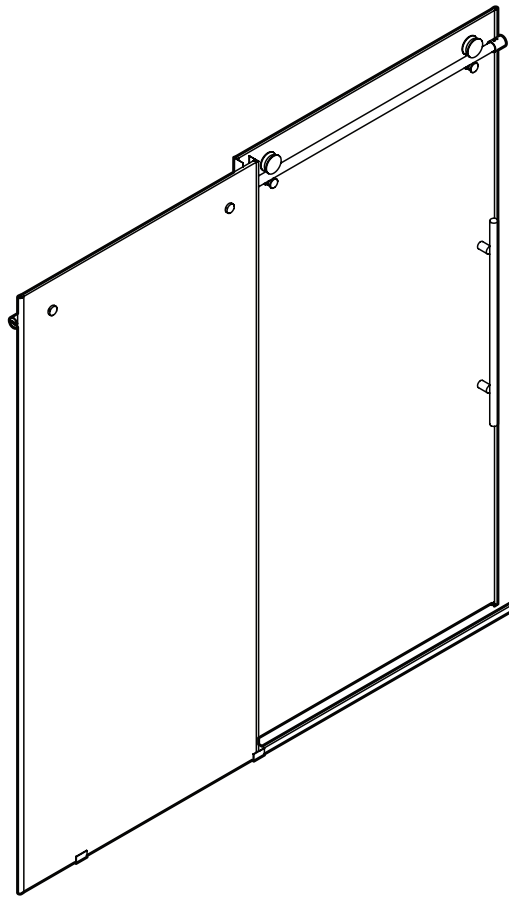

VIGO Elan E-class Frameless Sliding Shower Door

VG06021

PRODUCT FEATURES

- Built-in horizontal adjustability makes this shower door easy to install
- Includes all mounting hardware
- Constructed from ANSI Z97.1 and 16 CFR 1201-certified tempered glass
- RollerDisk™ Technology allows for up to 3/8" of adjustability as walls shift over time
- High-quality stainless steel and solid brass hardware resists corrosion and tarnishing
- All VIGO Shower Doors feature a quality assured Limited Lifetime Warranty

## MEASUREMENTS

A, B & C dimensions were measured after shower enclosure was completely installed.

Model	A Door	B Fixed Panel	C Opening Size	Height	Door Opening Width (Max.)
VG6021XX4876	26 3/16" x 75 7/16"	22 3/4" x 76"	44" - 48"	76"	19 7/8"
VG6021XX5276	28 3/16" x 75 7/16"	24 3/4" x 76"	48" - 52"	76"	21 7/8"
VG6021XX5676	30 3/16" x 75 7/16"	26 3/4" x 76"	52" - 56"	76"	23 7/8"
VG6021XX6076	32 3/16" x 75 7/16"	28 3/4" x 76"	56" - 60"	76"	25 7/8"
VG6021XX6066	32 3/16" x 65 7/16"	28 3/4" x 66"	56" - 60"	66"	25 7/8"
VG6021XX6476	34 3/16" x 75 7/16"	30 3/4" x 76"	60" - 64"	76"	27 7/8"
VG6021XX6876	36 3/16" x 75 7/16"	32 3/4" x 76"	64" - 68"	76"	29 7/8"
VG6021XX7276	38 3/16" x 75 7/16"	34 3/4" x 76"	68" - 72"	76"	31 7/8"