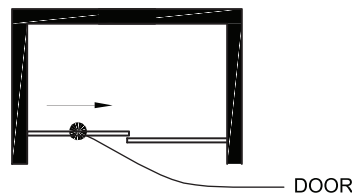

VIGO Elan E-class Frameless Sliding Shower Door

VG06021

PRODUCT FEATURES

- Built-in horizontal adjustability makes this shower door easy to install
- Includes all mounting hardware
- Constructed from ANSI Z97.1 and 16 CFR 1201-certified tempered glass
- RollerDisk™ Technology allows for up to 3/8" of adjustability as walls shift over time
- High-quality stainless steel and solid brass hardware resists corrosion and tarnishing
- All VIGO Shower Doors feature a quality assured Limited Lifetime Warranty

## MEASUREMENTS

A, B & C dimensions were measured after shower enclosure was completely installed.

Model	A Door	B Fixed Panel	C Opening Size	Height	Door Opening Width (Max.)
VG6021XX4876	26 3/16" x 75 7/16"	22 3/4" x 76"	44" - 48"	76"	19 7/8"
VG6021XX5276	28 3/16" x 75 7/16"	24 3/4" x 76"	48" - 52"	76"	21 7/8"
VG6021XX5676	30 3/16" x 75 7/16"	26 3/4" x 76"	52" - 56"	76"	23 7/8"
VG6021XX6076	32 3/16" x 75 7/16"	28 3/4" x 76"	56" - 60"	76"	25 7/8"
VG6021XX6066	32 3/16" x 65 7/16"	28 3/4" x 66"	56" - 60"	66"	25 7/8"
VG6021XX6476	34 3/16" x 75 7/16"	30 3/4" x 76"	60" - 64"	76"	27 7/8"
VG6021XX6876	36 3/16" x 75 7/16"	32 3/4" x 76"	64" - 68"	76"	29 7/8"
VG6021XX7276	38 3/16" x 75 7/16"	34 3/4" x 76"	68" - 72"	76"	31 7/8"

Right installation

Fixed panel

Door

Left Installation

Door

Fixed panel