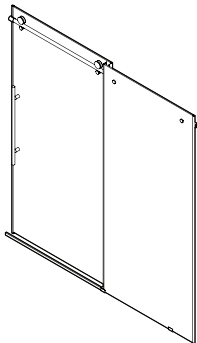

VIGO Elan E-class Frameless Sliding Shower Door

VG06021

PRODUCT FEATURES

- Built-in horizontal adjustability makes this shower door easy to install
- Includes all mounting hardware
- Constructed from ANSI Z97.1 and 16 CFR 1201-certified tempered glass
- RollerDisk™ Technology allows for up to 3/8" of adjustability as walls shift over time
- High-quality stainless steel and solid brass hardware resists corrosion and tarnishing
- All VIGO Shower Doors feature a quality assured Limited Lifetime Warranty

## MEASUREMENTS

A, B & C dimensions were measured after shower enclosure was completely installed.

Model	A Door	B Fixed Panel	C Opening Size	Height	Door Opening Width (Max.)
VG6021XX4876	26 3/16" x 75 7/16"	22 3/4" x 76"	44" - 48"	76"	19 7/8"
VG6021XX5276	28 3/16" x 75 7/16"	24 3/4" x 76"	48" - 52"	76"	21 7/8"
VG6021XX5676	30 3/16" x 75 7/16"	26 3/4" x 76"	52" - 56"	76"	23 7/8"
VG6021XX6076	32 3/16" x 75 7/16"	28 3/4" x 76"	56" - 60"	76"	25 7/8"
VG6021XX6066	32 3/16" x 65 7/16"	28 3/4" x 66"	56" - 60"	66"	25 7/8"
VG6021XX6476	34 3/16" x 75 7/16"	30 3/4" x 76"	60" - 64"	76"	27 7/8"
VG6021XX6876	36 3/16" x 75 7/16"	32 3/4" x 76"	64" - 68"	76"	29 7/8"
VG6021XX7276	38 3/16" x 75 7/16"	34 3/4" x 76"	68" - 72"	76"	31 7/8"

Right installation

Fixed panel

Door

Left Installation

Door

Fixed panel